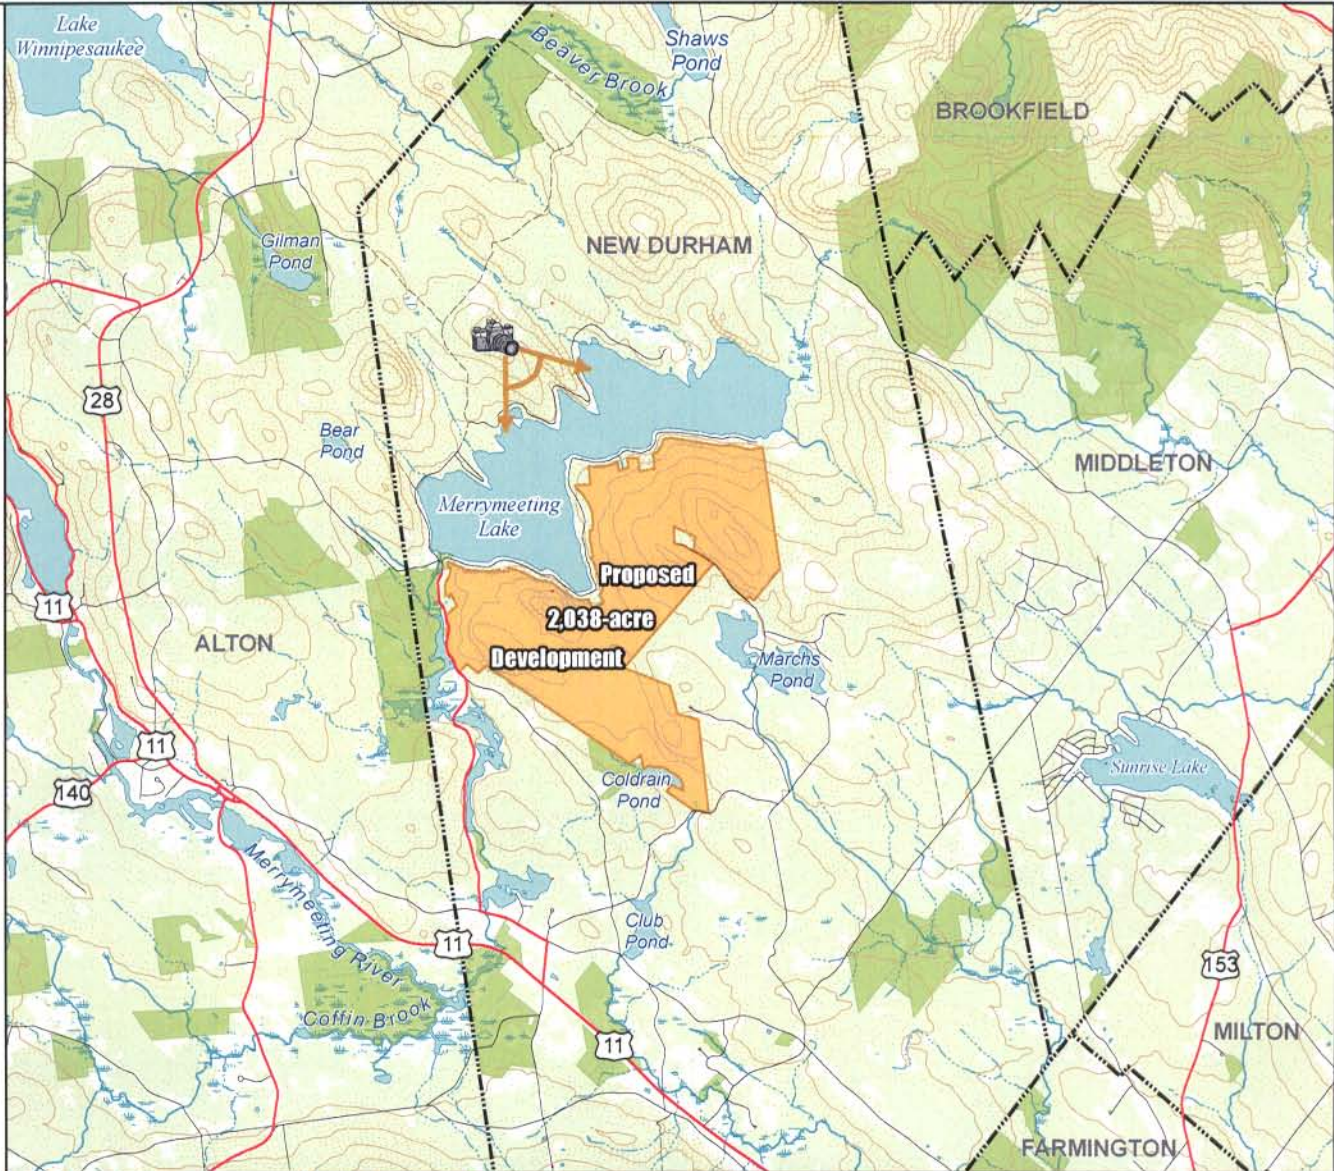

Birch Ridge Conservation Project

SOCIETY FOR THE PROTECTION OF NEW HAMPSHIRE FORESTS

Society for the Protection of New Hampshire Forests
January 2008

Map by J. Hewes
Base Data from

- Birch Ridge Conservation Project - 2,038 +/- acres
- Other Conservation Lands

SINCE 1901